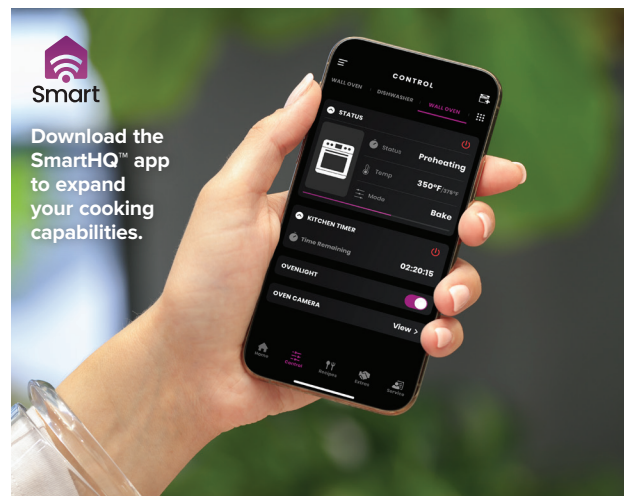

WiFi Connected Features and Sophisticated Cooking Modes

Café connected appliances enable you to entertain effortlessly.

Stay connected to both your kitchen and your guests with a variety of WiFi-enabled Café wall ovens that utilize the SmartHQ™ app for sophisticated cooking. By connecting your appliance to WiFi, you'll enjoy updates that expand your cooking options, so the experience will just keep getting better.