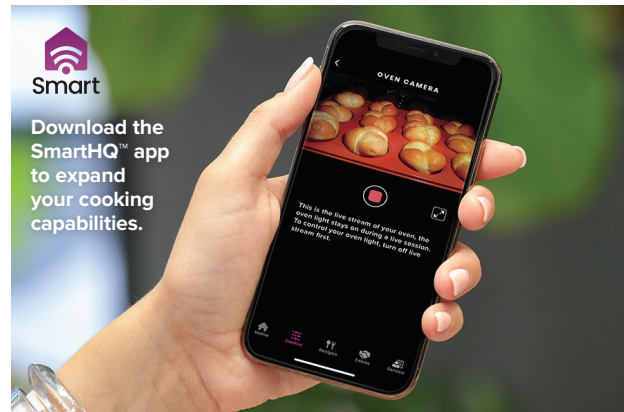

WiFi Connected Features and Sophisticated Cooking Modes

Café connected appliances enable you to entertain effortlessly.

Stay connected to both your kitchen and your guests with a variety of WiFi-enabled Café ranges that utilize the SmartHQ™ app for sophisticated cooking. By connecting your appliance to WiFi, you'll enjoy updates that expand your cooking options, so the experience will just keep getting better.