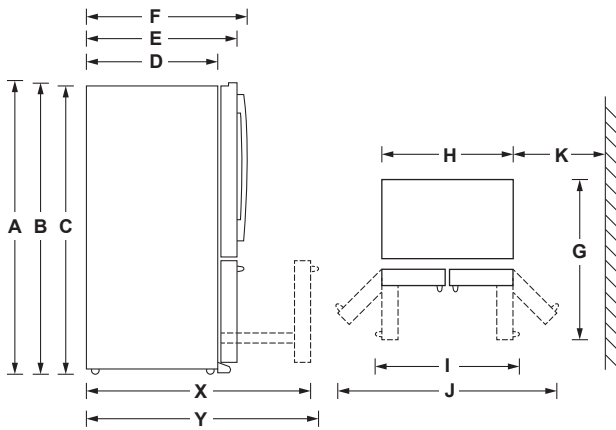

## WEIGHTS & DIMENSIONS

Overall depth	31-1/4 in.
Overall height	69-7/8 in.
Overall width	35-3/4 in.
Case depth without door	24-3/8 in.
Depth with door open 90°	43-3/8 in.
Depth without handle	29-3/4 in.
Height to top of case	69 in.
Width with door open 90° including handle	44-3/4 in.
Approximate shipping weight	398 lb.
Net weight	365 lb.

## DIMENSIONS

Height to top of door (in.) A	70-1/2
Height to top of hinge (in.) B	69-7/8
Height to top of case (in.) C	69
Case depth without door (in.) D**	24-3/8
Case depth less door handle (in.) E**	29-3/4
Case depth with door handle (in.) F**	31-1/4
Depth with fresh food door open 90° (in.) G**	43-3/8
Width (in.) H	35-3/4
Width with door open 90° with door handle (in.) I	44-3/4
Width with doors open fully (in.) J	61-5/8
Min distance between side of case and wall, in either direction, to allow doors to open fully (in.) K	13-1/8
Depth with FZ door completely open (w/o handle) (in.) X	44-1/4
Depth with FZ door completely open (w/ handle) (in.) Y	46-3/4